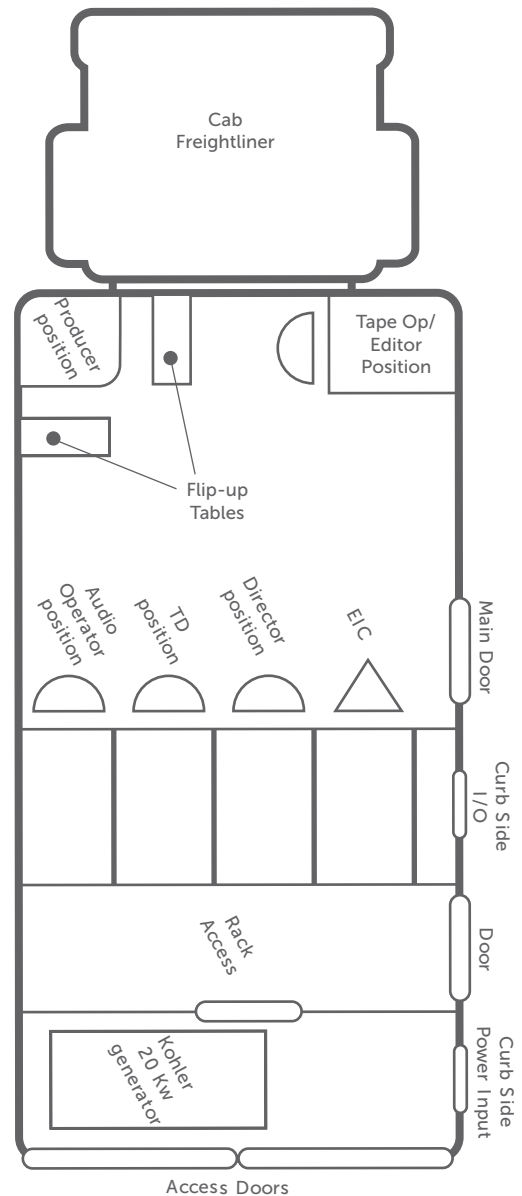

SATELLITE TRUCK TES4 KU-BAND

SPECIFICATIONS

- Antenna: Vertex RSI 2.4 Meter
- Ku-band
- Up to 6 HD Paths
- DVB-S2
- 4-port
- 20Kw Generator
- Single Phase
- 208 Volts @ 100 Amps
- 2 ETM 400 Watt Transmitter
- HD/SD Equipped
- Cab: Freightliner
- Length: 27'
- Width: 8'
- Height: 13' 6"
- Weight: 25,000 lbs.

Production Features

- HD Switcher: Panasonic AV-HS400A
- HD Cameras: wired for 5

24/7 BOOKING

877.728.8782 or 678.421.6834
 TESbookings@encompass.tv