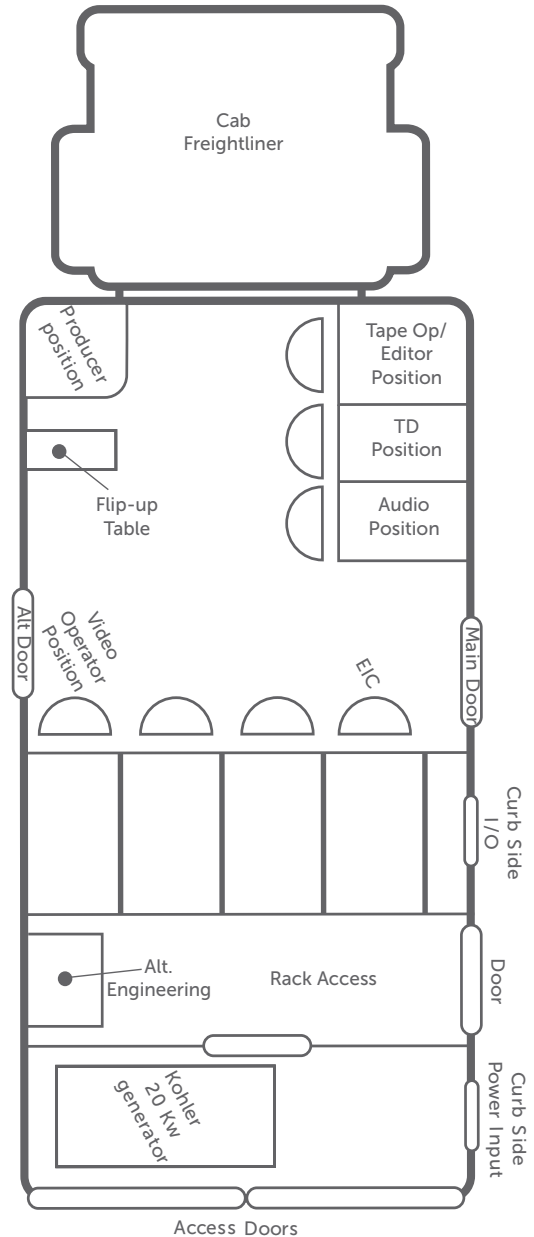

SATELLITE TRUCK TES5 KU-BAND PRODUCTION

SPECIFICATIONS

- Antenna: Vertex 2.4 Meter
- Ku-band
- Dual Path
- 4-port
- HD/SD Equipped
- MPEG 2/4
- 16 Channels Audio
- Wired for 6 Cameras
- Panasonic HS-400a Video Switcher
- Mackie 16-input Audio Console
- 2-channel Innkeeper Hybrid
- 4 IFB Channels
- 4 Outboard Compressors
- Cab: Freightliner FL-70
- Length: 32'
- Width: 8'
- Height: 13'
- Weight: 29,000 lbs.
- 20Kw Generator
- Single Phase 208 Volts @ 100 Amps