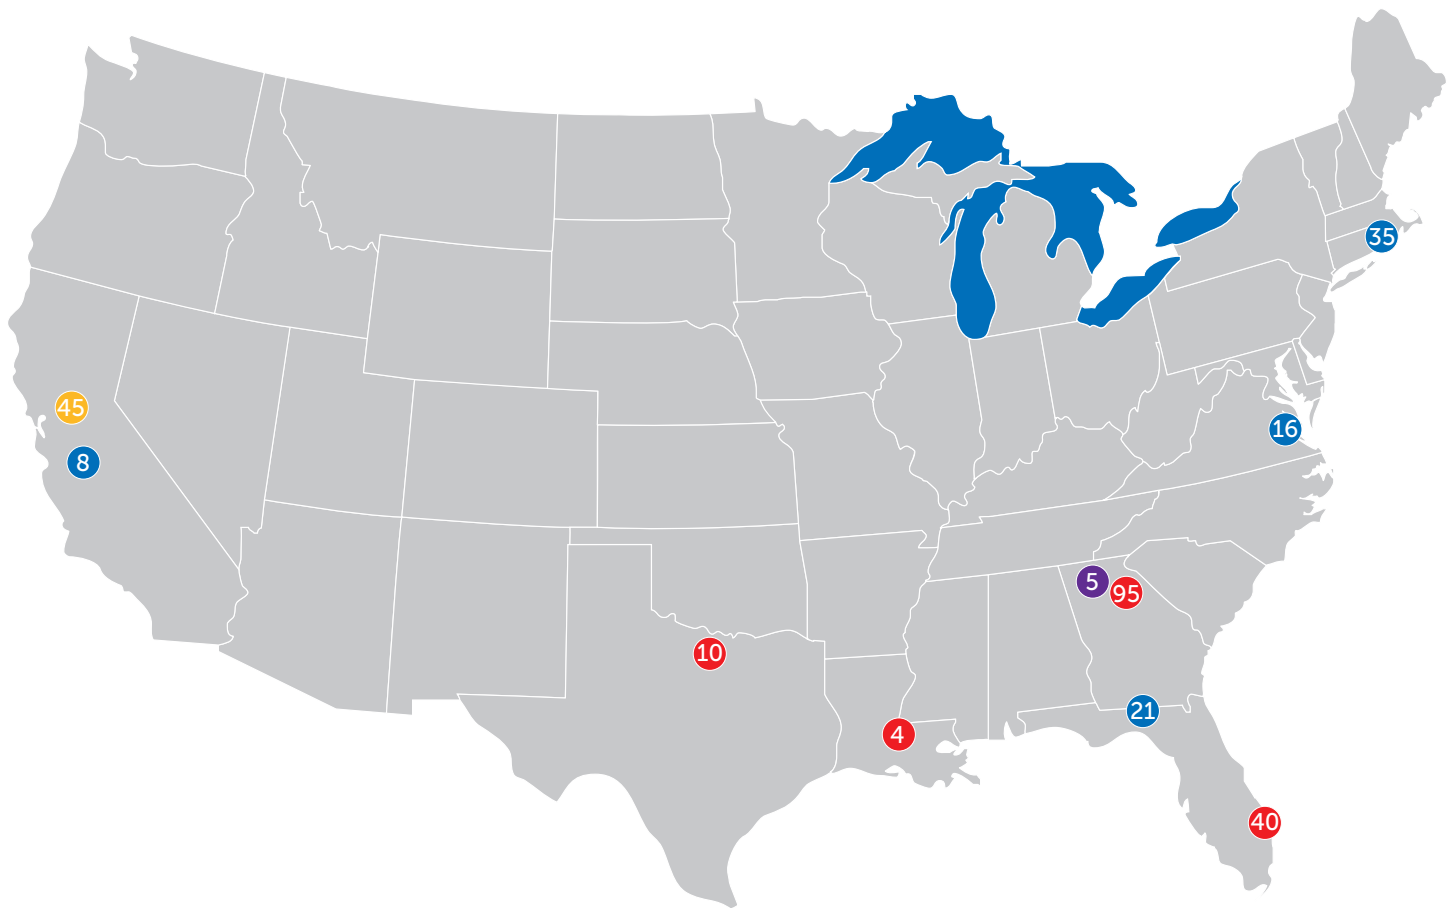

SATELLITE TRUCK MAP

Encompass' fleet of satellite uplink trucks provide its clients with U.S. coverage for broadcasting breaking news, sporting events and corporate functions.

KU-BAND

4 - Baton Rouge, LA
10 - Dallas, TX
40 - Atlanta, GA
95 - Atlanta, GA

C-BAND

8 - West Coast
16 - Richmond, VA
21 - Tallahassee, FL
35 - Providence, RI

KU-BAND PRODUCTION

5 - Atlanta, GA

C/KU-BAND HD PRODUCTION

45 - Sacramento, CA

24/7 BOOKING

877.728.8782 or 678.421.6834
 TESbookings@encompass.tv