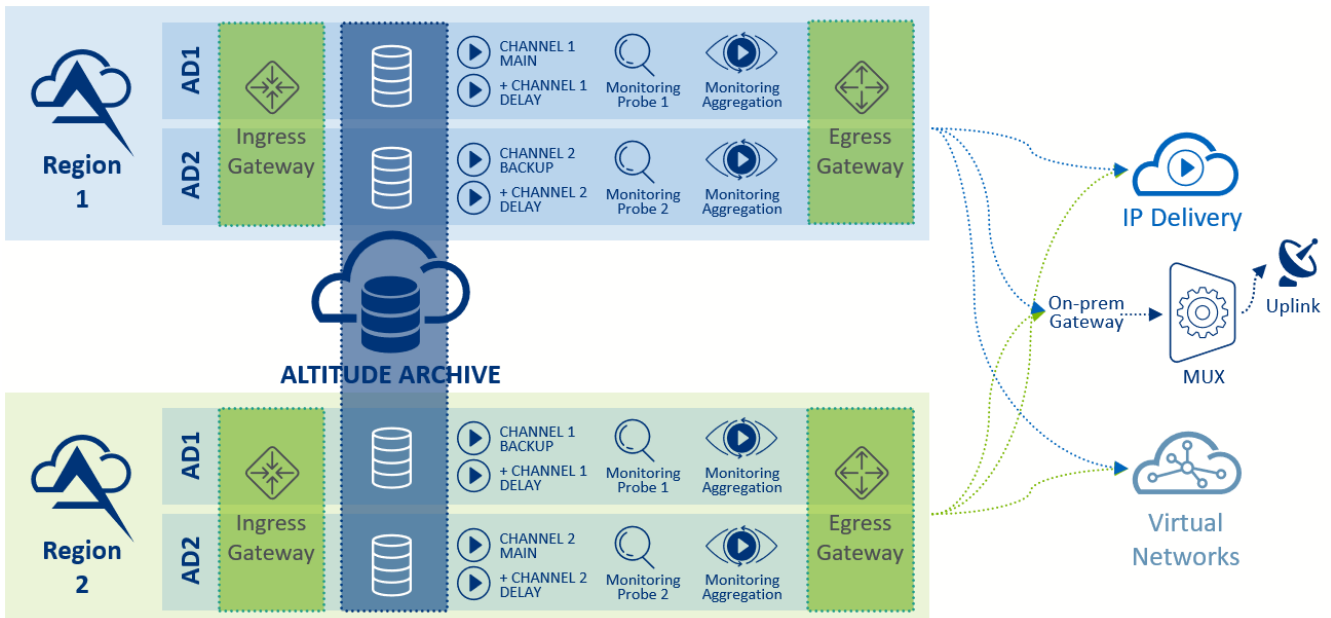

Altitude Payout is derived from Encompass' 40 years of deep-rooted experience in managed services – now reimagined and built for the cloud.

Our innovative service-centric approach empowers customers to define performance levels for individual channels and fine-tune their offerings with a versatile array of standardized feature packs tailored to specific channel needs.

Encompass' Altitude Payout ensures rapid deployment for precise audience targeting worldwide, with availability in 40 cloud regions across 24 countries. All geo-redundant cloud services are built on a secure foundation and automatically include built-in disaster recovery, providing peace of mind that channels are always on.

ALTITUDE PLAYOUT BENEFITS

- **SERVICE-FIRST**
  Draw from Encompass' decades of expertise in payout and choose the appropriate service level for your channel.
- **IN-BUILT DISASTER RECOVERY**
  Removes the need for additional backup by harnessing the power of diverse cloud deployments.
- **GLOBALLY AVAILABLE**
  Available in 40 cloud regions across 24 countries.
- **FLEXIBILITY AND PACK PORTABILITY**
  Choose from a comprehensive array of feature packs with the freedom to move between channels.
- **SECURE BY DESIGN**
  Built from the ground up to meet CIS benchmarks for cloud.